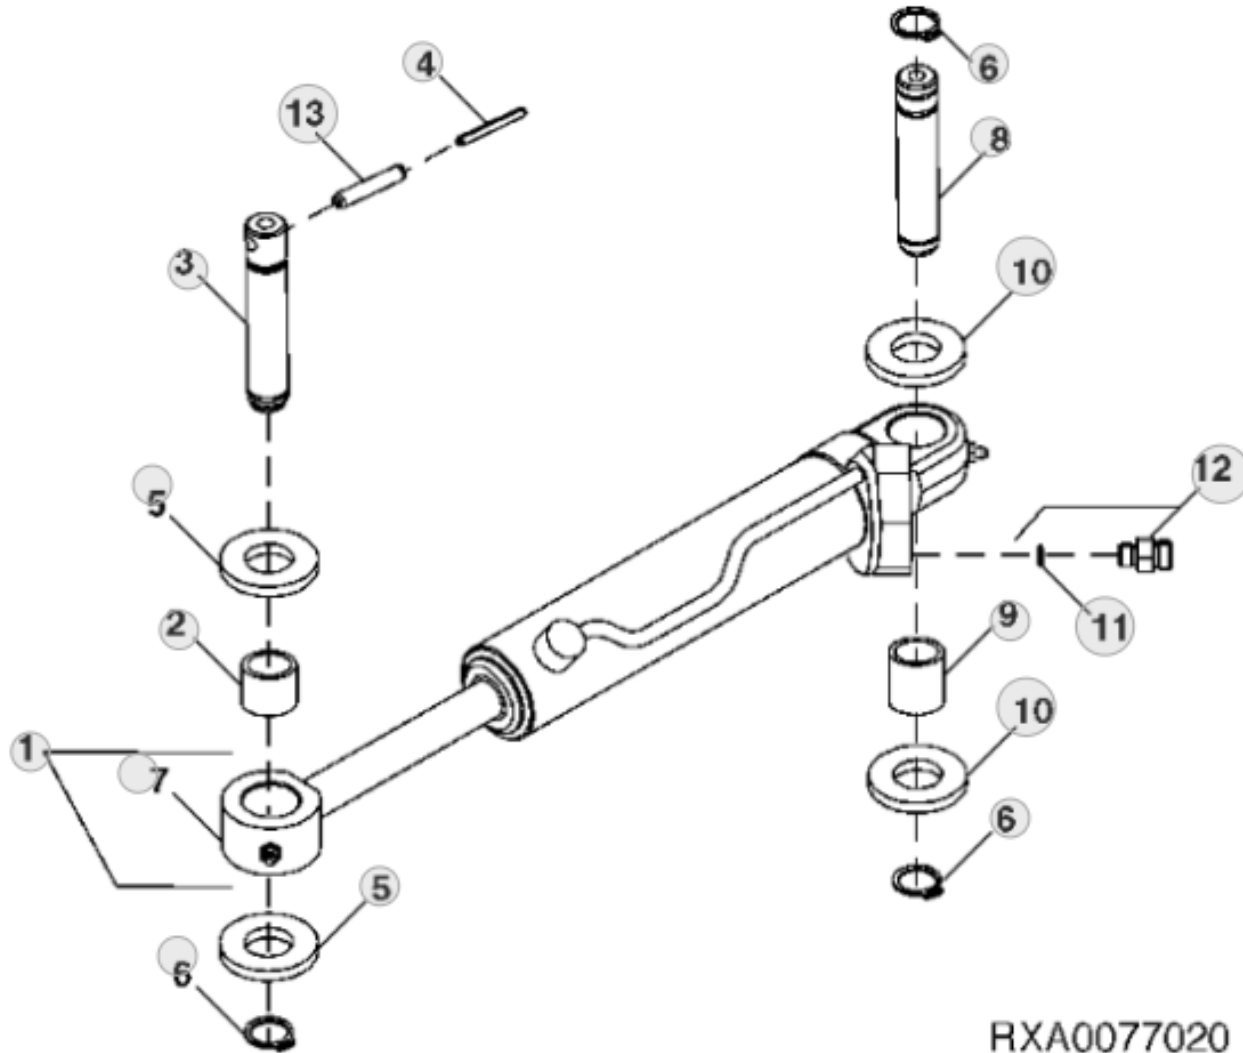

Steering Cylinder (MFWD) (- 077515) - ST430207

8100, 8200, 8300 and 8400 Tractors (Worldwide Edition) - PC2389 > 60 Steering and Brakes